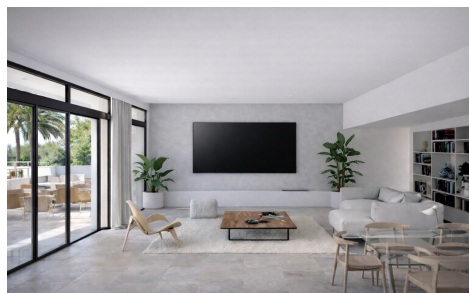

MLS11857M

Villa in Benitachell

€1,575,000

4

3

280m²

890m²

Luxury villa development for sale in Benitachell, Cumbre del Sol. 4 bedrooms, sea views, large swimming pool and close to Lady Elizabeth School.

Description

The villa is spread over two levels and has a practical layout. On the main floor, there is a spacious living and dining room with an open-plan kitchen, featuring a breakfast bar and utility room. The