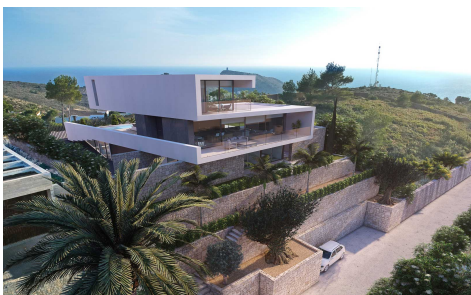

MLS68032H

Villa in Moraira

€3,850,000

4

8

568m²

869m²

Located in the prestigious and sought-after residential area of El Portet in Moraira, this spectacular high-tech luxury residence is an architectural gem designed to fit harmoniously into its natural surroundings. With unparalleled views of the Mediterranean Sea, the iconic Peñon de Ifach and the surrounding lush landscape, this residence offers an exclusive living experience in a privileged enclave. Just five minutes from Moraira's charming old town, harbor and idyllic sandy beaches, this home has been designed to maximize its connection with nature, making every corner a perfect setting for contemplation and enjoyment of the surroundings. The materials used in the design have been carefully selected to respect the harmony of the...(Ask for More Details!)