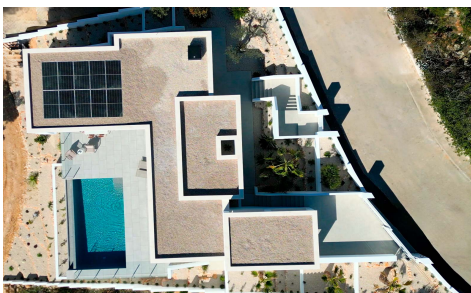

MLS92249W

Villa in Benitachell

€1,300,000

4

5

215m²

813m²

Located in the prestigious residential area of Cumbre del Sol, this elegant villa combines contemporary architecture with a strong connection to the Mediterranean surroundings and native vegetation, offering open views and a desirable southwest orientation. It is designed to maximise light, space and the connection between indoor and outdoor areas. The property is distributed over two levels, with the main living area located entirely on the upper floor, offering the convenience of single-level living. This level includes three double bedrooms, one of them with en-suite bathroom and direct access to the terrace. The living room, dining area and kitchen are arranged in an open-plan layout, with generous proportions and direct access to...(Ask for More Details!)