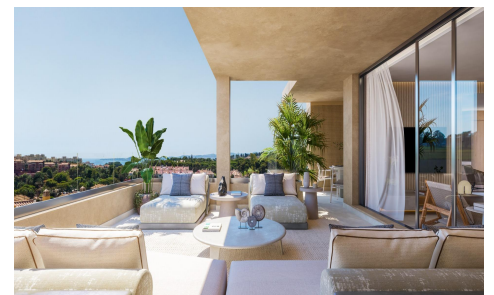

MLS55276N

Apartment in Benalmadena

€980,000

3

3

162m²

N/A

*** EXCLUSIVE BRAND NEW CORNER PENTHOUSE WITH 3 BEDROOMS AND 3 BATHROOMS WITH A 45SQM SOUTH FACING TERRACE AND VIEWS OF THE GOLF AND THE SEA !!! ***
 112 EXCLUSIVE 2 & 3 BEDROOM BRAND NEW APARTMENTS AND PENTHOUSES. ENJOY LARGE SOUTH-FACING TERRACES WITH SEAVIEWS, THE GOLF COURSE, THE BEACH, AND COSTA DEL SOL !!! (*** SEE FLOORPLAN BETWEEN THE PHOTOS ***). *** IF THIS PROPERTY DOES NOT FIT YOU, ASK US ABOUT OTHER TYPES !!! This exclusive new residential complex invites you to enjoy modern living imbued with traditional Andalusian charm, all within a community designed for those who value quality and natural beauty, where every day...(Ask